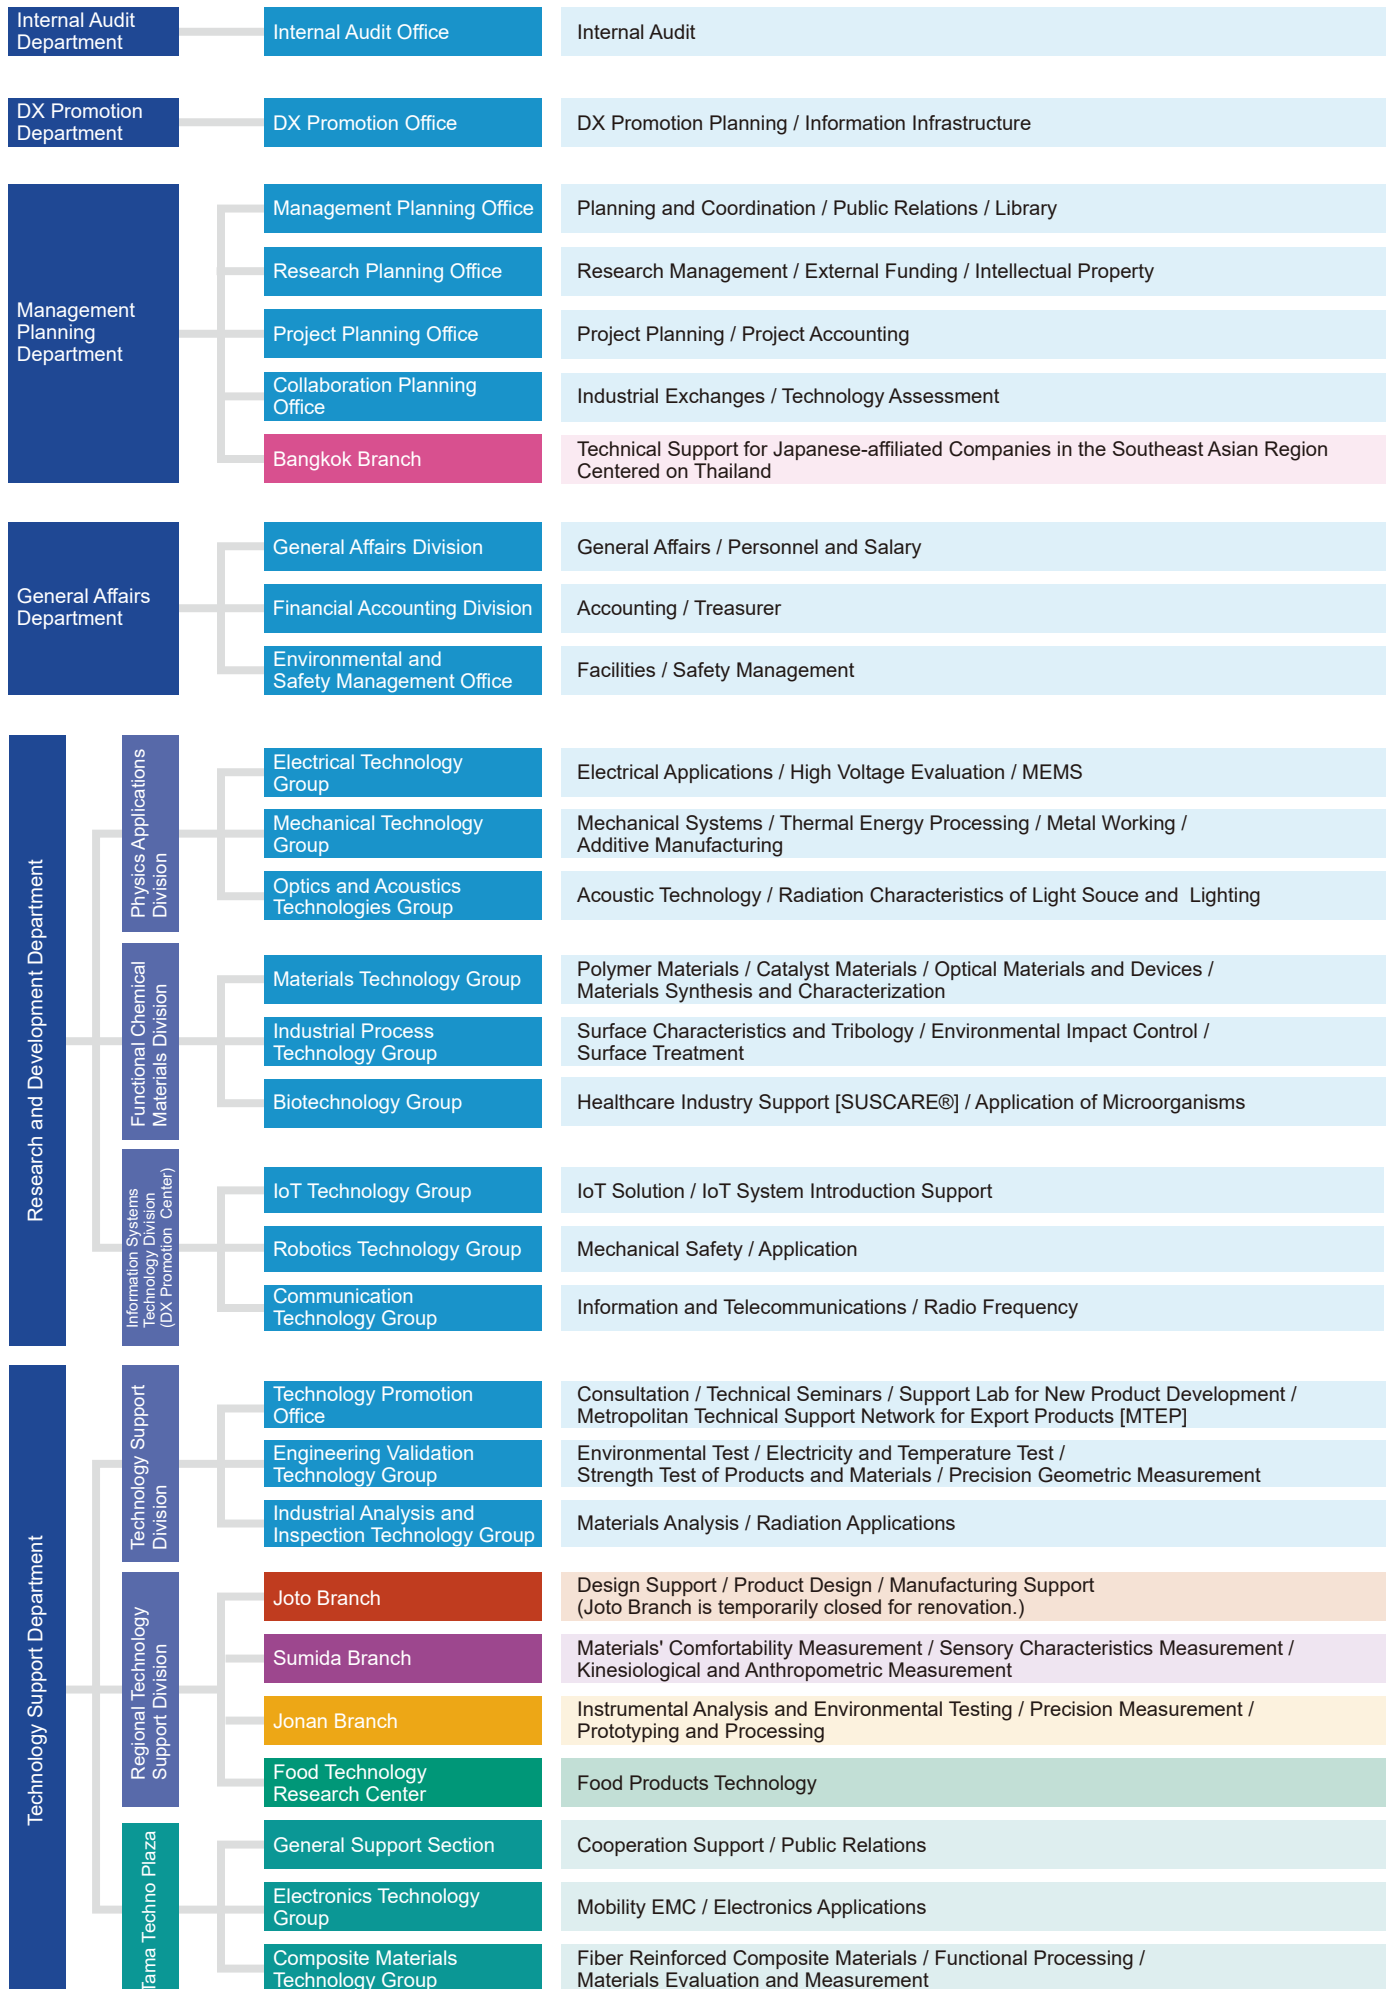

Tokyo Metropolitan Industrial Technology Research Institute Structure

As of April 2023

■ Headquarters
 ■ Joto Branch
 ■ Sumida Branch
 ■ Jonan Branch
 ■ Food Technology Research Center
 ■ Tama Techno Plaza
 ■ Bangkok Branch